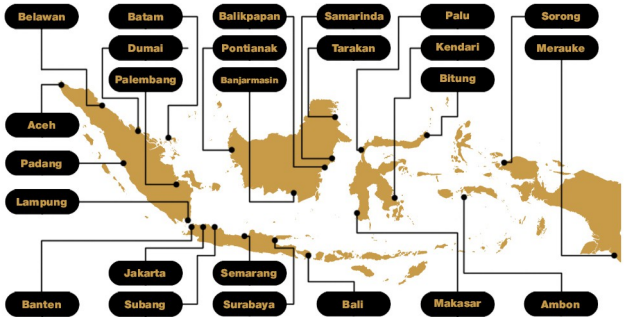

PT GLOBAL MARINE LOGISTICS

Our Services :

Domestic & International Air Freight

Involves the delivery of goods between cities or regions within a country or internationally, using commercial or cargo aircraft.

WWW.GLOBALMARINELOGISTICS.ID

PT GLOBAL MARINE LOGISTICS

Our Services :

Domestic & International Sea Shipping

Involves the delivery of goods between regions or islands within a country via sea routes. In archipelagic countries like Indonesia, domestic sea freight is essential as it connects islands separated by the ocean.

Introducing new solutions for supply chain efficiency.

Customer Focus

Our priority is customer satisfaction.

Sustainability

Caring for the preservation of the maritime environment.

WWW.GLOBALMARINELOGISTICS.ID

PT GLOBAL MARINE LOGISTICS

TAGLINE

“Delivering Beyond Borders”

Maritime logistics solutions that connect your business to the world.

**PT GLOBAL
MARINE LOGISTICS**

PORTS IN INDONESIA

MORE INFO : +62 811.9918.123 | +62 821.1403.0888